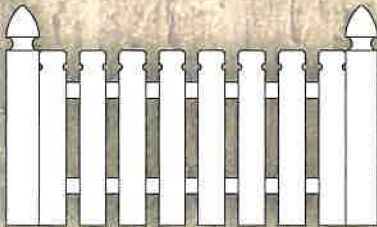

CAPITAL FENCE

“SURROUND YOURSELF WITH THE BEST”

WOOD FENCE STYLES

DOGEAR STRAIGHT

SMOOTH CONCAVE

SMOOTH CONVEX

FRENCH GOTHIC STRAIGHT TOP

DOGEAR SPACED PICKET

SMOOTH CONCAVE SPACED PICKET

DOUBLE DOGEAR SPACED PICKET

BOARD ON BOARD

FRENCH GOTHIC SPACED PICKET

DOUBLE DOGEAR

GOTHIC STRAIGHT TOP

FRENCH GOTHIC

ANGEL GOTHIC