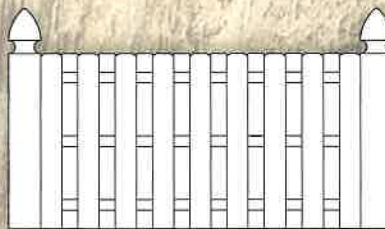

CAPITAL FENCE

“SURROUND YOURSELF WITH THE BEST”

WOOD FENCE STYLES

DOGEAR STRAIGHT

SMOOTH CONCAVE

SMOOTH CONVEX

FRENCH GOTHIC STRAIGHT TOP

DOGEAR SPACED PICKET

SMOOTH CONCAVE SPACED PICKET

DOUBLE DOGEAR SPACED PICKET

BOARD ON BOARD

FRENCH GOTHIC SPACED PICKET

DOUBLE DOGEAR

GOTHIC STRAIGHT TOP

FRENCH GOTHIC

ANGEL GOTHIC