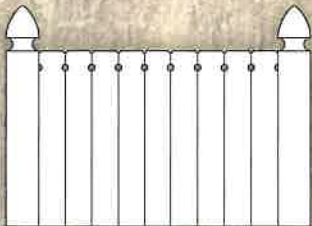

CAPITAL FENCE

“SURROUND YOURSELF WITH THE BEST”

WOOD FENCE STYLES

DOGEAR STRAIGHT

SMOOTH CONCAVE

SMOOTH CONVEX

FRENCH GOTHIC STRAIGHT TOP

DOGEAR SPACED PICKET

SMOOTH CONCAVE SPACED PICKET

DOUBLE DOGEAR SPACED PICKET

BOARD ON BOARD

FRENCH GOTHIC SPACED PICKET

DOUBLE DOGEAR

GOTHIC STRAIGHT TOP

FRENCH GOTHIC

ANGEL GOTHIC