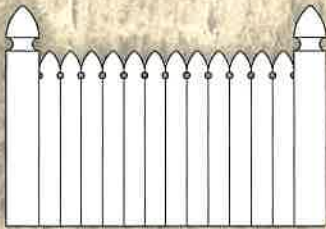

CAPITAL FENCE

“SURROUND YOURSELF WITH THE BEST”

WOOD FENCE STYLES

DOGEAR STRAIGHT

SMOOTH CONCAVE

SMOOTH CONVEX

FRENCH GOTHIC STRAIGHT TOP

DOGEAR SPACED PICKET

SMOOTH CONCAVE SPACED PICKET

DOUBLE DOGEAR SPACED PICKET

BOARD ON BOARD

FRENCH GOTHIC SPACED PICKET

DOUBLE DOGEAR

GOTHIC STRAIGHT TOP

FRENCH GOTHIC

ANGEL GOTHIC