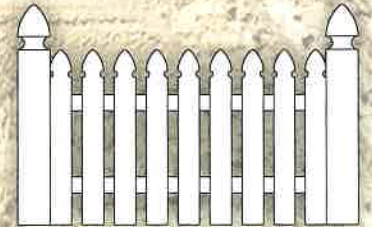

CAPITAL FENCE

“SURROUND YOURSELF WITH THE BEST”

WOOD FENCE STYLES

DOGEAR STRAIGHT

SMOOTH CONCAVE

SMOOTH CONVEX

FRENCH GOTHIC STRAIGHT TOP

DOGEAR SPACED PICKET

SMOOTH CONCAVE SPACED PICKET

DOUBLE DOGEAR SPACED PICKET

BOARD ON BOARD

FRENCH GOTHIC SPACED PICKET

DOUBLE DOGEAR

GOTHIC STRAIGHT TOP

FRENCH GOTHIC

ANGEL GOTHIC