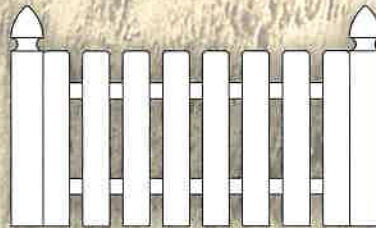

CAPITAL FENCE

“SURROUND YOURSELF WITH THE BEST”

WOOD FENCE STYLES

DOGEAR STRAIGHT

SMOOTH CONCAVE

SMOOTH CONVEX

FRENCH GOTHIC STRAIGHT TOP

DOGEAR SPACED PICKET

SMOOTH CONCAVE SPACED PICKET

DOUBLE DOGEAR SPACED PICKET

BOARD ON BOARD

FRENCH GOTHIC SPACED PICKET

DOUBLE DOGEAR

GOTHIC STRAIGHT TOP

FRENCH GOTHIC

ANGEL GOTHIC